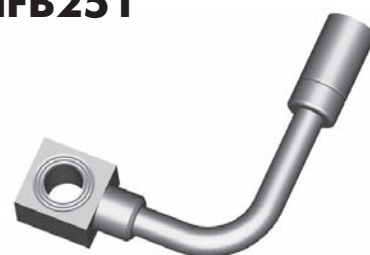

BANJO FITTINGS

HFB182

HOLE	THICK	WIDTH	ANGLE	OAL	FITS
3/8"	1/2"	22.2mm	-	165mm	US

HFB188

HOLE	THICK	WIDTH	ANGLE	OAL	FITS
3/8"	12.5mm	40mm	90°	116mm	US

HFB193

HOLE	THICK	WIDTH	ANGLE	OAL	FITS
3/8"	1/2"	23mm	10°	110mm	US

HFB203

HOLE	THICK	WIDTH	ANGLE	OAL	FITS
3/8"	11mm	25mm	35°	75mm	US

HFB211

HOLE	THICK	WIDTH	ANGLE	OAL	FITS
3/8"	1/2"	22mm	-	175mm	US

HFB251

HOLE	THICK	WIDTH	ANGLE	OAL	FITS
10mm	12.6mm	19.6mm	90°	80mm	US

HFB273

HOLE	THICK	WIDTH	ANGLE	OAL	FITS
3/8"	1/2"	28.5mm	90°	-	US

HFB276

HOLE	THICK	WIDTH	ANGLE	OAL	FITS
7/16"	14.7mm	22.2mm	90°	65mm	US

HFB309

HOLE	THICK	WIDTH	ANGLE	OAL	FITS
10mm	11.5mm	17mm	15°	62mm	V

HFB310

HOLE	THICK	WIDTH	ANGLE	OAL	FITS
10mm	11.5mm	19mm	10°	82mm	V