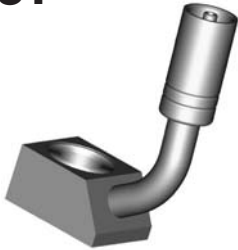

BANJO FITTINGS

TUBE STYLE - EITHER SIDE

HFB17

HOLE	THICK	WIDTH	ANGLE	OAL	FITS
10mm	11.5mm	17mm	35°	78mm	V

HFB18

HOLE	THICK	WIDTH	ANGLE	OAL	FITS
10mm	13mm	18mm	50°	78mm	A

HFB21

HOLE	THICK	WIDTH	ANGLE	OAL	FITS
10mm	11.5mm	17mm	50°	72mm	V

HFB39

HOLE	THICK	WIDTH	ANGLE	OAL	FITS
3/8"	1/2"	19.2mm	15°	104mm	US

HFB51

HOLE	THICK	WIDTH	ANGLE	OAL	FITS
10mm	11mm	22.2mm	55°	75mm	US

HFB58

HOLE	THICK	WIDTH	ANGLE	OAL	FITS
3/8"	7/16"	22.2mm	65°	80mm	US

HFB61

HOLE	THICK	WIDTH	ANGLE	OAL	FITS
7/16"	14.6mm	22.2mm	105°	60mm	US

HFB80

HOLE	THICK	WIDTH	ANGLE	OAL	FITS
7/16"	15mm	20mm	30°	110mm	US

HFB90

HOLE	THICK	WIDTH	ANGLE	OAL	FITS
3/8"	7/16"	19mm	35°	75mm	US

HFB98

HOLE	THICK	WIDTH	ANGLE	OAL	FITS
3/8"	1/2"	25mm	25°	120mm	US

HFB148

HOLE	THICK	WIDTH	ANGLE	OAL	FITS
3/8"	1/2"	25mm	85°	131mm	US

HFB160

HOLE	THICK	WIDTH	ANGLE	OAL	FITS
10mm	11mm	20mm	25°	127mm	US

HFB161

HOLE	THICK	WIDTH	ANGLE	OAL	FITS
10mm	11.5mm	20mm	30°	121mm	US

HFB173