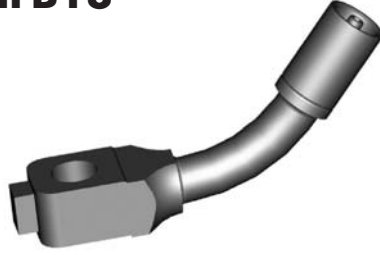

BANJO FITTINGS

TUBE STYLE - EITHER SIDE

HFB17

HOLE	THICK	WIDTH	ANGLE	OAL	FITS
10mm	11.5mm	17mm	35°	78mm	V

HFB18

HOLE	THICK	WIDTH	ANGLE	OAL	FITS
10mm	13mm	18mm	50°	78mm	A

HFB21

HOLE	THICK	WIDTH	ANGLE	OAL	FITS
10mm	11.5mm	17mm	50°	72mm	V

HFB39

HOLE	THICK	WIDTH	ANGLE	OAL	FITS
3/8"	1/2"	19.2mm	15°	104mm	US

HFB51

HOLE	THICK	WIDTH	ANGLE	OAL	FITS
10mm	11mm	22.2mm	55°	75mm	US

HFB58

HOLE	THICK	WIDTH	ANGLE	OAL	FITS
3/8"	7/16"	22.2mm	65°	80mm	US

HFB61