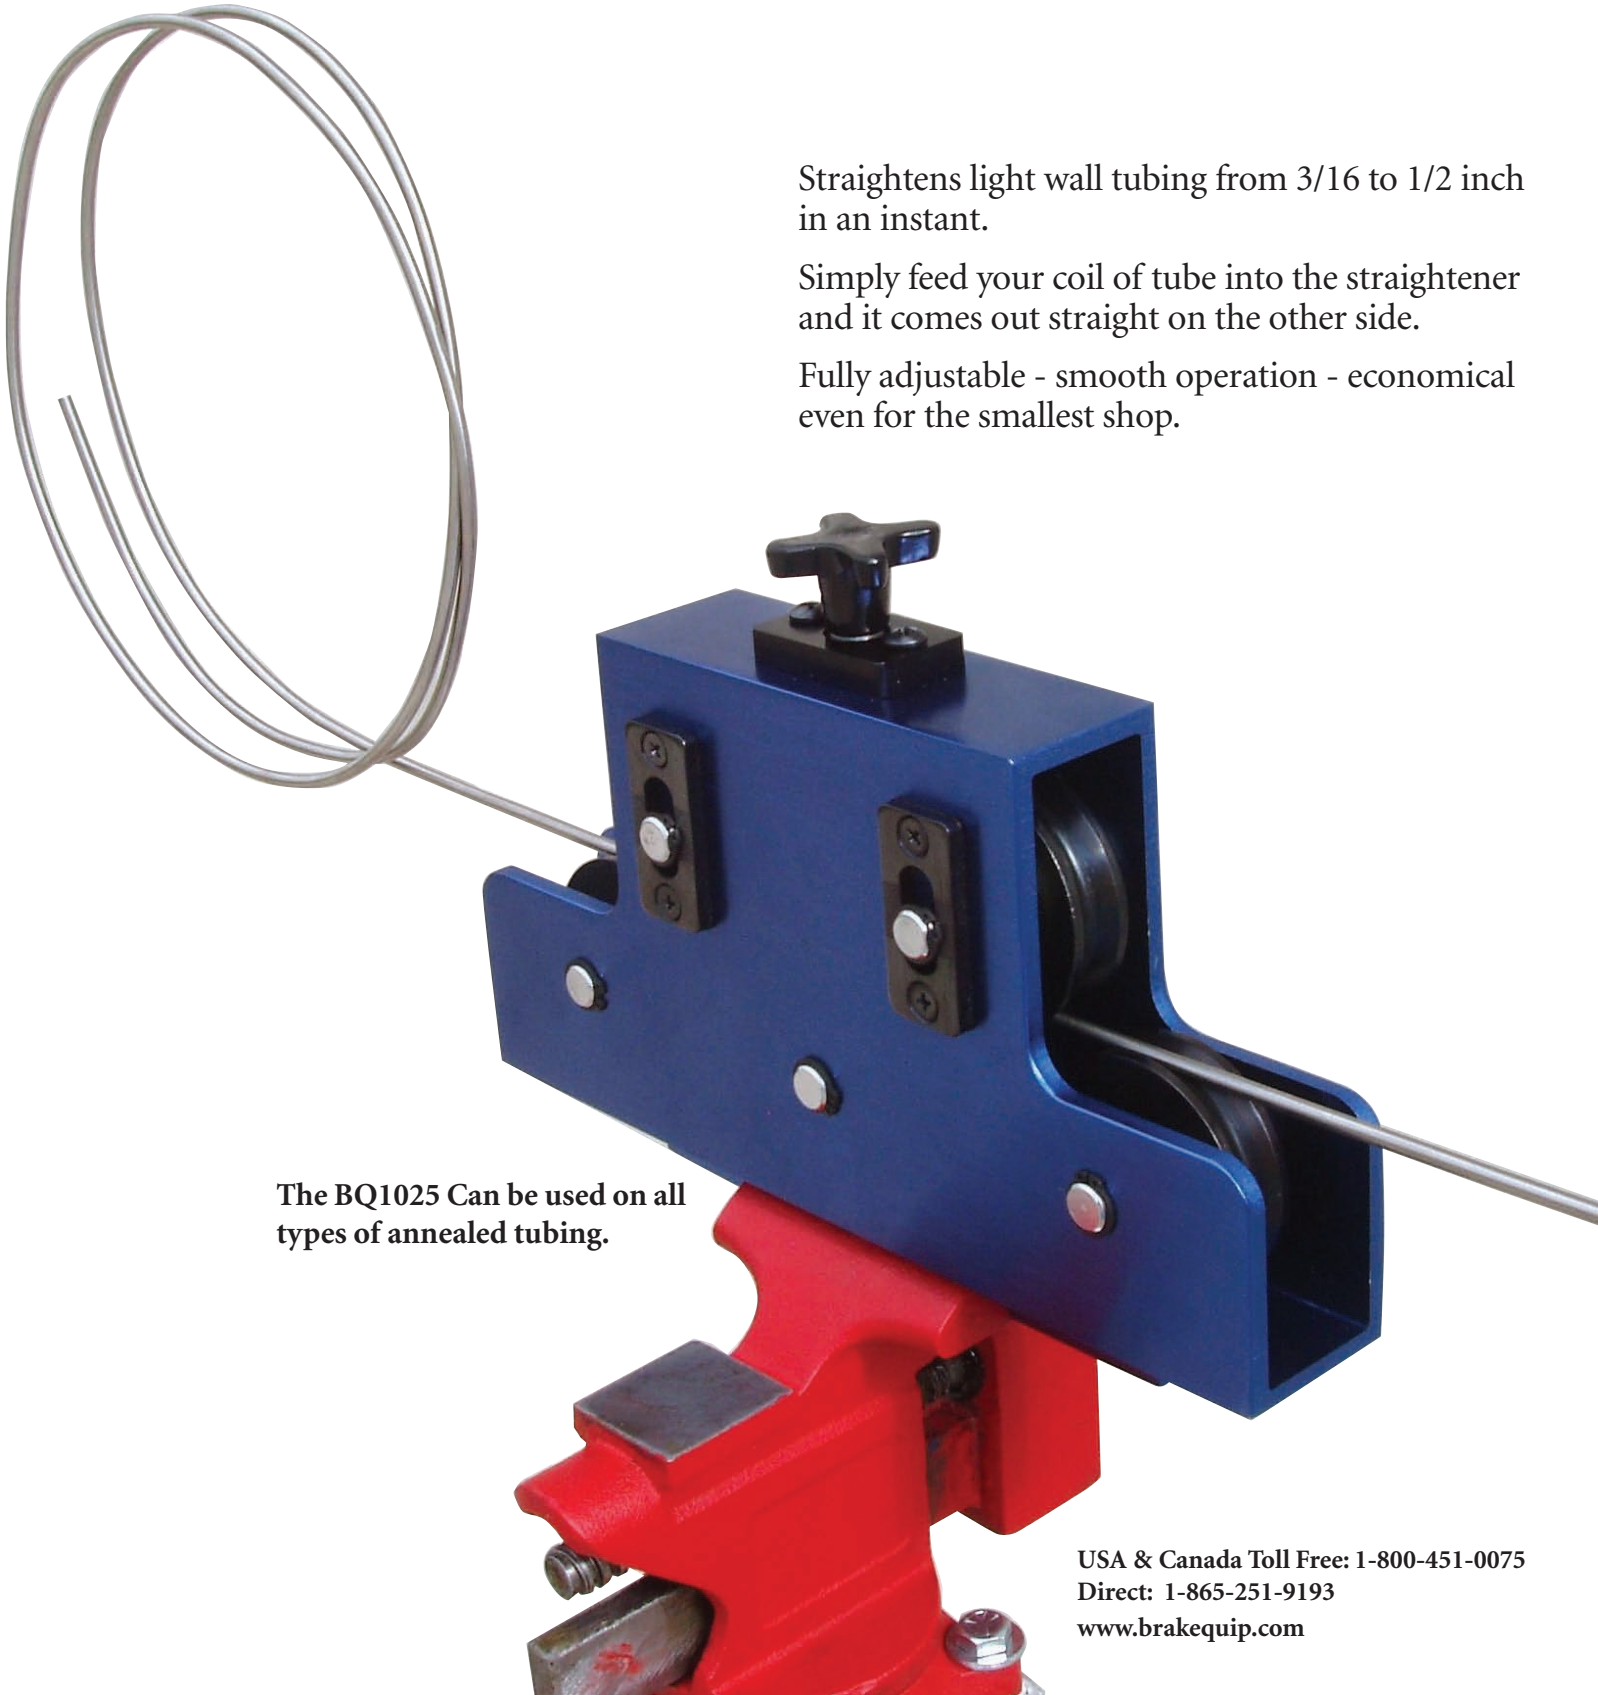

Tube Straightener

BrakeQuip

////// INNOVATIVE SOLUTIONS FOR AUTOMOTIVE PLUMBING

////// INNOVATIVE SOLUTIONS FOR AUTOMOTIVE PLUMBING

Instantly straightens coiled tube ... economically!

Straightens light wall tubing from 3/16 to 1/2 inch in an instant.

Simply feed your coil of tube into the straightener and it comes out straight on the other side.

Fully adjustable - smooth operation - economical even for the smallest shop.

The BQ1025 Can be used on all types of annealed tubing.